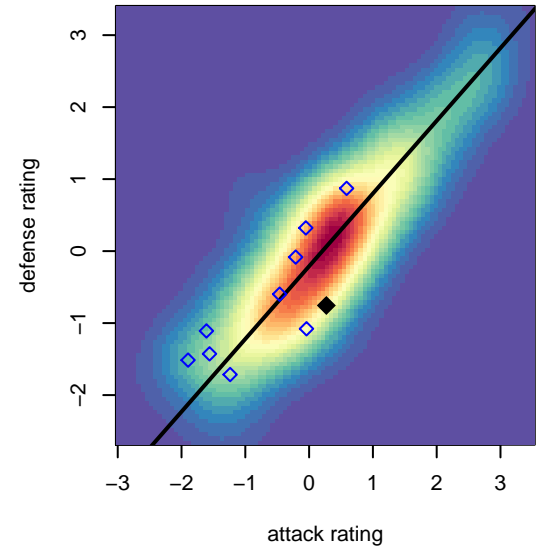

# Longview Striking Tigers G01

Longview, WA  
G01 total strength=729  
attack=1.31 defense=0.47

alt names used:

Venues played:  
2014 KITG GU13 Red  
2014 Cowlitz Kickoff GU13  
2014 Summer Slam U13

**Longview Striking Tigers G01**  
Dots are actual minus expected GF (blue circles) and GA (red triangles).  
Blue line is smoothed change in attack strength. Red is smoothed change in defense strength.

**attack and defense variance (black dot)  
relative to other teams  
and top 10 in region**

**attack and defense rating  
relative to others at age  
and all opponents in last 13 months**

**attack and defense rating  
relative to others at age  
and all opponents in last 13 months**

**Performance relative to 13 month average**

**Performance relative to 13 month average**

Distribution of opponents  
 Red = Lose zone, Blue = Win zone, Green = Even  
 Black line separates win/lose zones